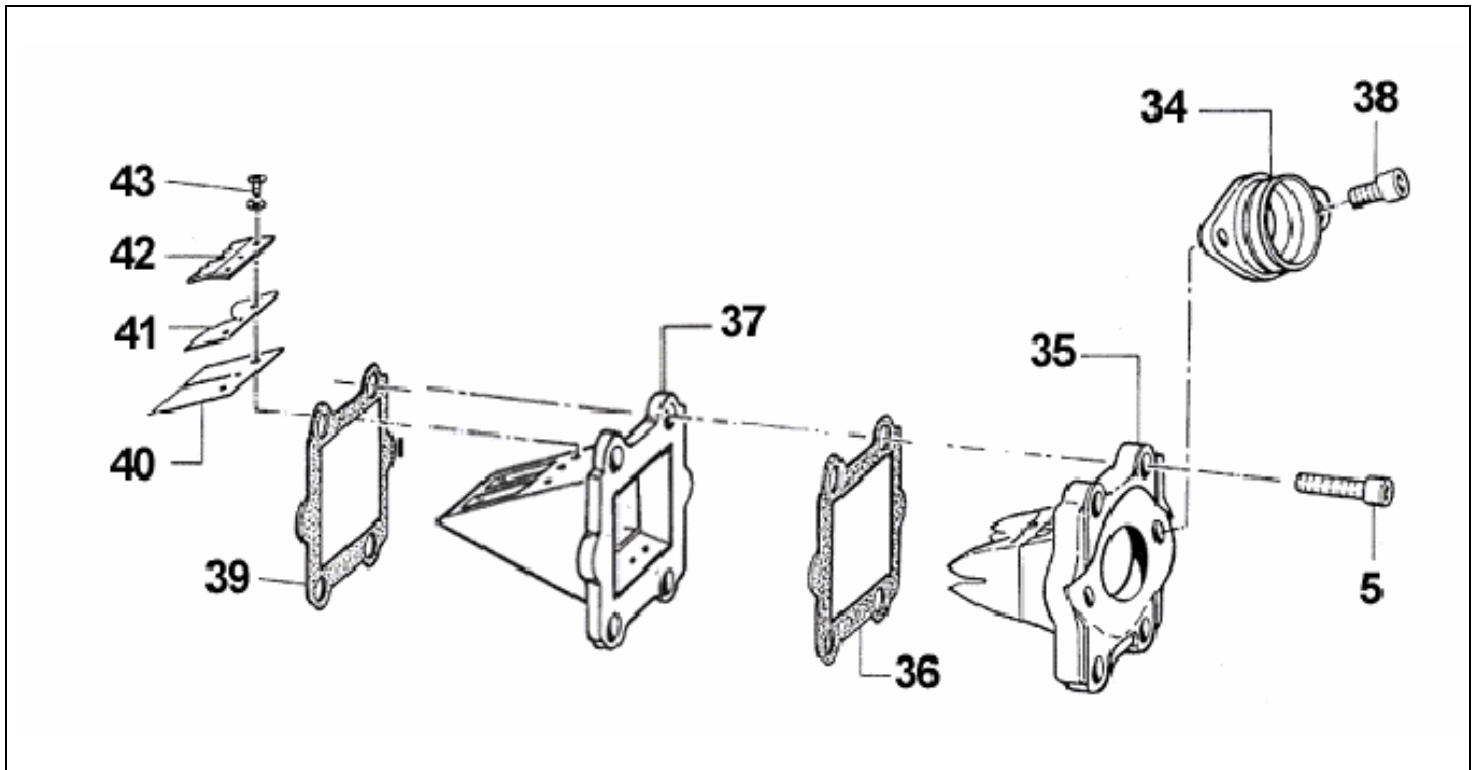

REED VALVE

Nr	Description	Code
5	Screw M6 x 30	FB 142 2 0105 1
34	Intake manifold	FB 142 2 0334 1
35	Manifold	FB 142 2 0335 1
36	Gasket, manifold	FB 142 2 0336 1
37	Reeds box complete with reeds	FB 142 2 0337 1
	Reeds Cage	FB 142 2 0337 2

Nr	Description	Code
38	Screw M8 x 14	FB 142 2 0338 1
39	Gasket, reeds box	FB 142 2 0339 1
40	Spare reeds	FB 142 2 0340 1
41	Carbon reeds stopper	FB 142 2 0341 1
42	Stopper	FB 142 2 0342 1
43	Screw	FB 142 2 0343 1