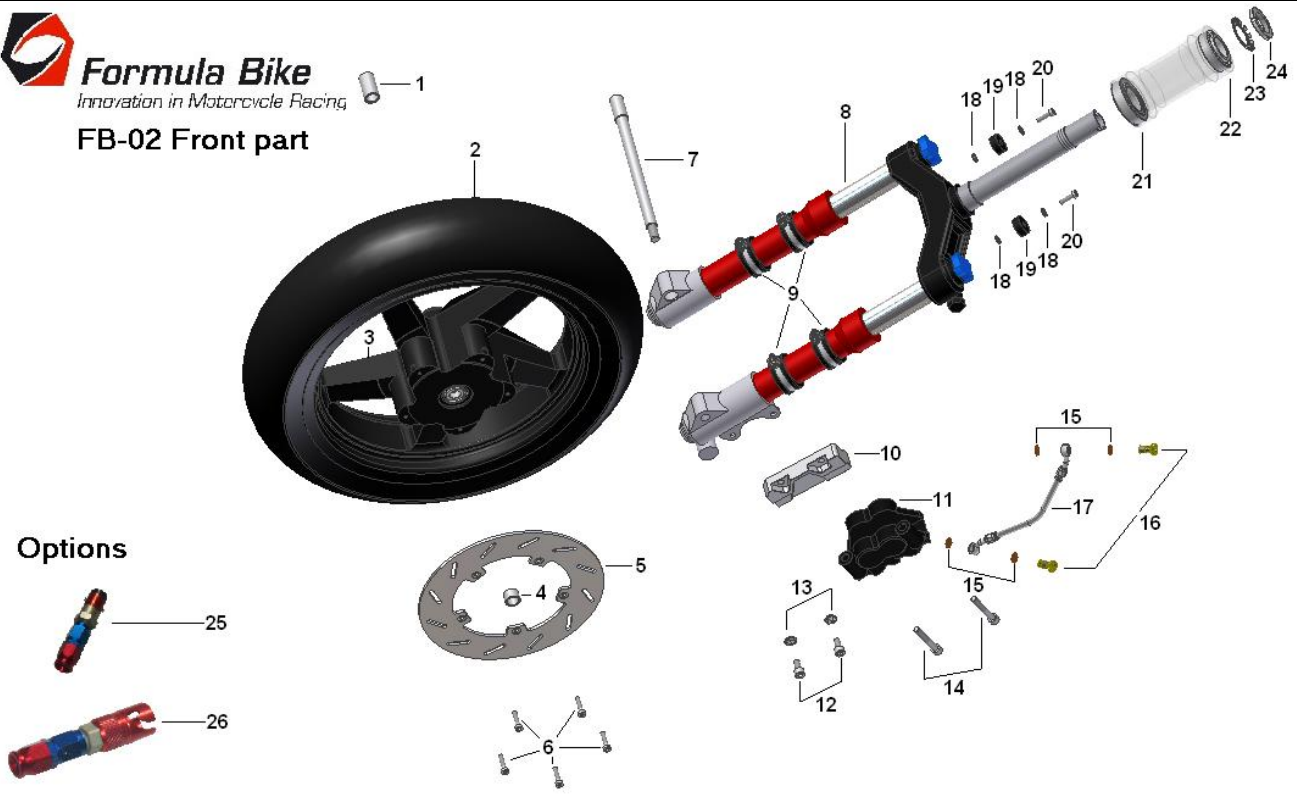

Formula Bike
Innovation in Motorcycle Racing

FB-02 Front part

Nr.	Description	No of items required	Code	Photo
1	Collar, right for axle front wheel	1	FB 142 1 0201 1	
2	Tyre, front MICHELIN SPORT 120/70-14	1	FB 142 1 0202 1	
3	Wheel set, front GRIMECA 3.50x14 (without tyre MICHELIN SPORT)	1	FB 142 1 0203 1	
4	Collar, left for axle front wheel	1	FB 142 1 0204 1	
5/1	Disk complet, right front brake	1	FB 142 1 0205 1	

FB-02 Front part

Nr.	Description	No of items required	Code	Photo
5/2	Disk complet, right front brake (economic)	1	FB 142 1 0205 2	
6	Hexagon socket head cap screw with extremely low cap M6x16mm BN1206	5	FB 142 1 0206 1	
7	Axle, front wheel	1	FB 142 1 0207 1	
8	Front fork PAIOLI	1	FB 142 1 0208 1	
9	Clamp complet for mudguard	4	FB 142 1 0209 1	
10	Support for front brake caliper 85 mm	1	FB 142 1 0210 1	

Formula Bike
Innovation in Motorcycle Racing

FB-02 Front part

Options

25

26

Nr.	Description	No of items required	Code	Photo
11	Radial brake caliper, front GRIMECA	1	FB 142 1 0211 1	
12	Hexagon socket head cap screw M8x30mm DIN	2	FB 142 1 0212 1	
13	Plain stamped washer M8 BN735	2	FB 142 1 0213 1	
14	Hexagon socket head cap screw inbus ripp M8x50mm BN1392	2	FB 142 1 0214 1	
15	Rondelle cuivre 13,8x10,3x1,3mm	4	FB 142 1 0215 1	
16	Oil bolt M10x1mm	2	FB 142 1 0216 1	
17	Hose, front brake	1	FB 142 1 0217 1	
18	Washer 6,4/16/0,8 BN735	4	FB 142 1 0218 1	

FB-02 Front part

Nr.	Description	No of items required	Code	Photo
19	Synthetic stopper	2	FB 142 1 0219 1	
20	Hexagon socket head cap screw with extremely low cap M6x20mm BN1206	2	FB 142 1 0220 1	
21	Bearing, head pipe down FAG 32007CZ	1	FB 142 1 0221 1	
22	Bearing, head pipe, up FAG 32006X	1	FB 142 1 0222 1	
23	Stopper steering FAG MB6	1	FB 142 1 0223 1	
24	Hexagon lock nut with notch M30x1.5mm FAG KM6	1	FB 142 1 0224 1	