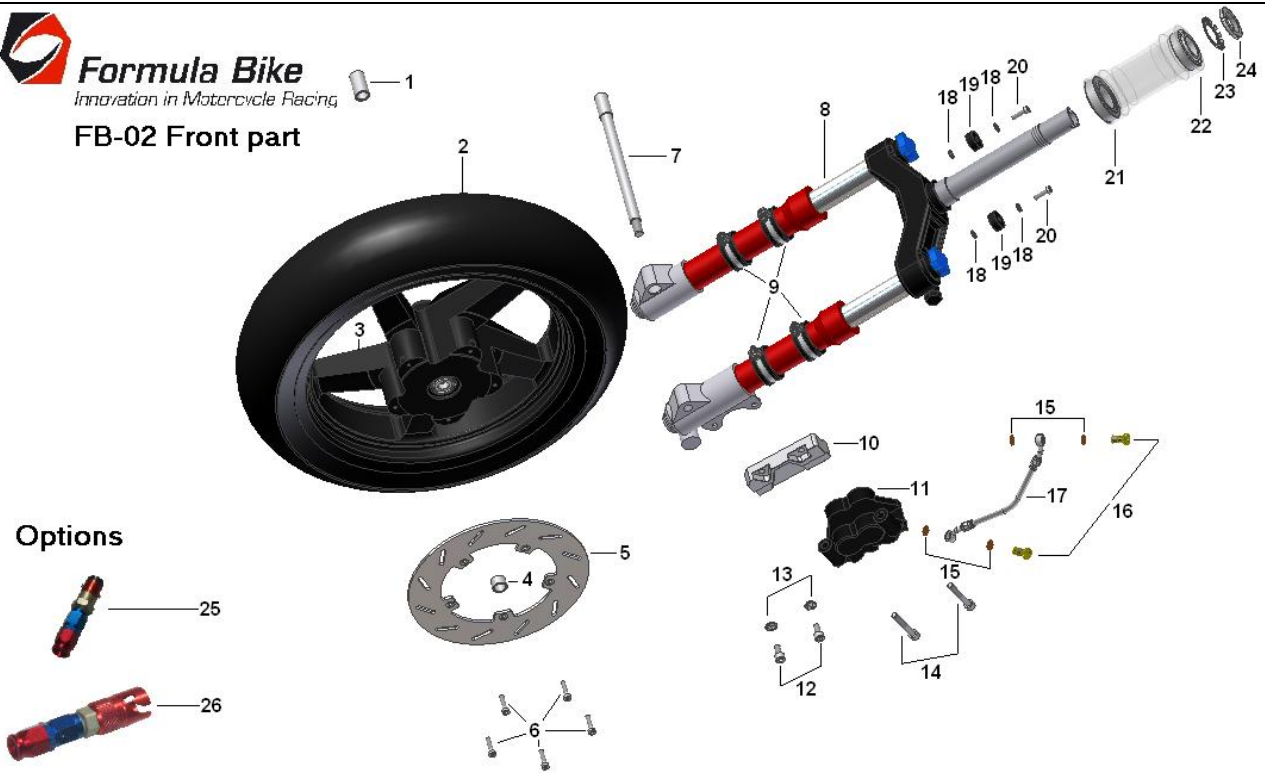

Formula Bike
Innovation in Motorcycle Racing

FB-02 Front part

Nr.	Description	No of items required	Code	Photo
1	Collar, right for axle front wheel	1	FB 142 1 0201 1	
2	Tyre, front MICHELIN SPORT 120/70-14	1	FB 142 1 0202 1	
3	Wheel set, front GRIMECA 3.50x14 (without tyre MICHELIN SPORT)	1	FB 142 1 0203 1	
4	Collar, left for axle front wheel	1	FB 142 1 0204 1	
5/1	Disk complet, right front brake	1	FB 142 1 0205 1	

FB-02 Front part

Nr.	Description	No of items required	Code	Photo
5/2	Disk complet, right front brake (economic)	1	FB 142 1 0205 2	
6	Hexagon socket head cap screw with extremely low cap M6x16mm BN1206	5	FB 142 1 0206 1	
7	Axle, front wheel	1	FB 142 1 0207 1	
8	Front fork PAIOLI	1	FB 142 1 0208 1	
9	Clamp complet for mudguard	4	FB 142 1 0209 1	
10	Support for front brake caliper 85 mm	1	FB 142 1 0210 1	

Formula Bike
Innovation in Motorcycle Racing

FB-02 Front part

Options

25

26

Nr.	Description	No of items required	Code	Photo
11	Radial brake caliper, front GRIMECA	1	FB 142 1 0211 1	
12	Hexagon socket head cap screw M8x30mm DIN	2	FB 142 1 0212 1	
13	Plain stamped washer M8 BN735	2	FB 142 1 0213 1	
14	Hexagon socket head cap screw inbus ripp M8x50mm BN1392	2	FB 142 1 0214 1	
15	Rondelle cuivre 13,8x10,3x1,3mm	4	FB 142 1 0215 1	
16	Oil bolt M10x1mm	2	FB 142 1 0216 1	
17	Hose, front brake	1	FB 142 1 0217 1	
18	Washer 6,4/16/0,8 BN735	4	FB 142 1 0218 1	

FB-02 Front part

Nr.	Description	No of items required	Code	Photo
19	Synthetic stopper	2	FB 142 1 0219 1	
20	Hexagon socket head cap screw with extremely low cap M6x20mm BN1206	2	FB 142 1 0220 1	
21	Bearing, head pipe down FAG 32007CZ	1	FB 142 1 0221 1	
22	Bearing, head pipe, up FAG 32006X	1	FB 142 1 0222 1	
23	Stopper steering FAG MB6	1	FB 142 1 0223 1	
24	Hexagon lock nut with notch M30x1.5mm FAG KM6	1	FB 142 1 0224 1	