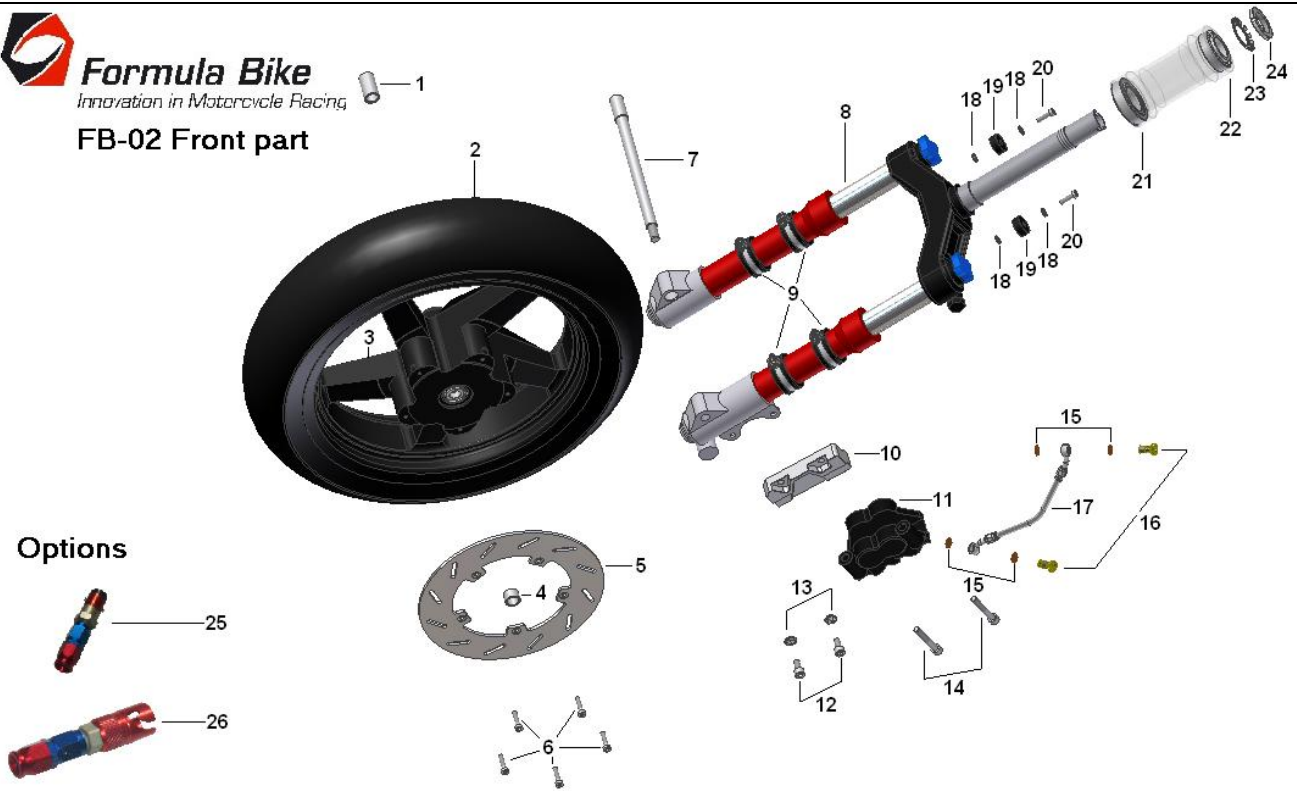

Formula Bike
Innovation in Motorcycle Racing

FB-02 Front part

Nr.	Description	No of items required	Code	Photo
1	Collar, right for axle front wheel	1	FB 142 1 0201 1	
2	Tyre, front MICHELIN SPORT 120/70-14	1	FB 142 1 0202 1	
3	Wheel set, front GRIMECA 3.50x14 (without tyre MICHELIN SPORT)	1	FB 142 1 0203 1	
4	Collar, left for axle front wheel	1	FB 142 1 0204 1	
5/1	Disk complet, right front brake	1	FB 142 1 0205 1	

FB-02 Front part

Nr.	Description	No of items required	Code	Photo
5/2	Disk complet, right front brake (economic)	1	FB 142 1 0205 2	
6	Hexagon socket head cap screw with extremely low cap M6x16mm BN1206	5	FB 142 1 0206 1	
7	Axle, front wheel	1	FB 142 1 0207 1	
8	Front fork PAIOLI	1	FB 142 1 0208 1	
9	Clamp complet for mudguard	4	FB 142 1 0209 1	
10	Support for front brake caliper 85 mm	1	FB 142 1 0210 1	

Formula Bike
Innovation in Motorcycle Racing

FB-02 Front part

Options

25

26

Nr.	Description	No of items required	Code	Photo
11	Radial brake caliper, front GRIMECA	1	FB 142 1 0211 1	
12	Hexagon socket head cap screw M8x30mm DIN	2	FB 142 1 0212 1	
13	Plain stamped washer M8 BN735	2	FB 142 1 0213 1	
14	Hexagon socket head cap screw inbus ripp M8x50mm BN1392	2	FB 142 1 0214 1	
15	Rondelle cuivre 13,8x10,3x1,3mm	4	FB 142 1 0215 1	
16	Oil bolt M10x1mm	2	FB 142 1 0216 1	
17	Hose, front brake	1	FB 142 1 0217 1	
18	Washer 6,4/16/0,8 BN735	4	FB 142 1 0218 1	

FB-02 Front part

Nr.	Description	No of items required	Code	Photo
19	Synthetic stopper	2	FB 142 1 0219 1	
20	Hexagon socket head cap screw with extremely low cap M6x20mm BN1206	2	FB 142 1 0220 1	
21	Bearing, head pipe down FAG 32007CZ	1	FB 142 1 0221 1	
22	Bearing, head pipe, up FAG 32006X	1	FB 142 1 0222 1	
23	Stopper steering FAG MB6	1	FB 142 1 0223 1	
24	Hexagon lock nut with notch M30x1.5mm FAG KM6	1	FB 142 1 0224 1	