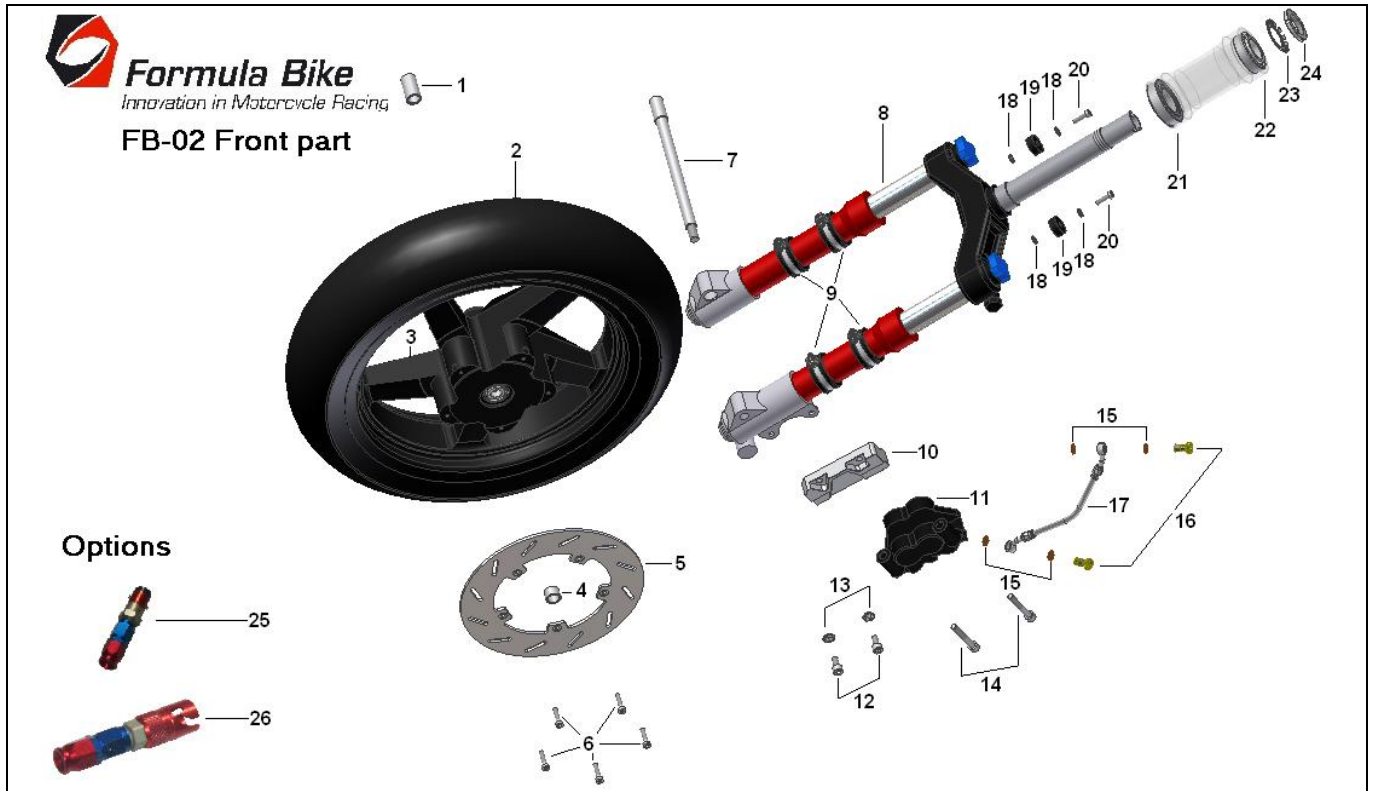

Formula Bike
Innovation in Motorcycle Racing

FB-02 Front part

Nr.	Description	No of items required	Code	Photo
1	Collar, right for axle front wheel	1	FB 142 1 0201 1	
2	Tyre, front MICHELIN SPORT 120/70-14	1	FB 142 1 0202 1	
3	Wheel set, front GRIMECA 3.50x14 (without tyre MICHELIN SPORT)	1	FB 142 1 0203 1	
4	Collar, left for axle front wheel	1	FB 142 1 0204 1	
5/1	Disk complet, right front brake	1	FB 142 1 0205 1	

FB-02 Front part

Nr.	Description	No of items required	Code	Photo
5/2	Disk complet, right front brake (economic)	1	FB 142 1 0205 2	
6	Hexagon socket head cap screw with extremely low cap M6x16mm BN1206	5	FB 142 1 0206 1	
7	Axle, front wheel	1	FB 142 1 0207 1	
8	Front fork PAIOLI	1	FB 142 1 0208 1	
9	Clamp complet for mudguard	4	FB 142 1 0209 1	
10	Support for front brake caliper 85 mm	1	FB 142 1 0210 1	

Formula Bike
Innovation in Motorcycle Racing

FB-02 Front part

Options

25

26

Nr.	Description	No of items required	Code	Photo
11	Radial brake caliper, front GRIMECA	1	FB 142 1 0211 1	
12	Hexagon socket head cap screw M8x30mm DIN	2	FB 142 1 0212 1	
13	Plain stamped washer M8 BN735	2	FB 142 1 0213 1	
14	Hexagon socket head cap screw inbus ripp M8x50mm BN1392	2	FB 142 1 0214 1	
15	Rondelle cuivre 13,8x10,3x1,3mm	4	FB 142 1 0215 1	
16	Oil bolt M10x1mm	2	FB 142 1 0216 1	
17	Hose, front brake	1	FB 142 1 0217 1	
18	Washer 6,4/16/0,8 BN735	4	FB 142 1 0218 1	

FB-02 Front part

Nr.	Description	No of items required	Code	Photo
19	Synthetic stopper	2	FB 142 1 0219 1	
20	Hexagon socket head cap screw with extremely low cap M6x20mm BN1206	2	FB 142 1 0220 1	
21	Bearing, head pipe down FAG 32007CZ	1	FB 142 1 0221 1	
22	Bearing, head pipe, up FAG 32006X	1	FB 142 1 0222 1	
23	Stopper steering FAG MB6	1	FB 142 1 0223 1	
24	Hexagon lock nut with notch M30x1.5mm FAG KM6	1	FB 142 1 0224 1	