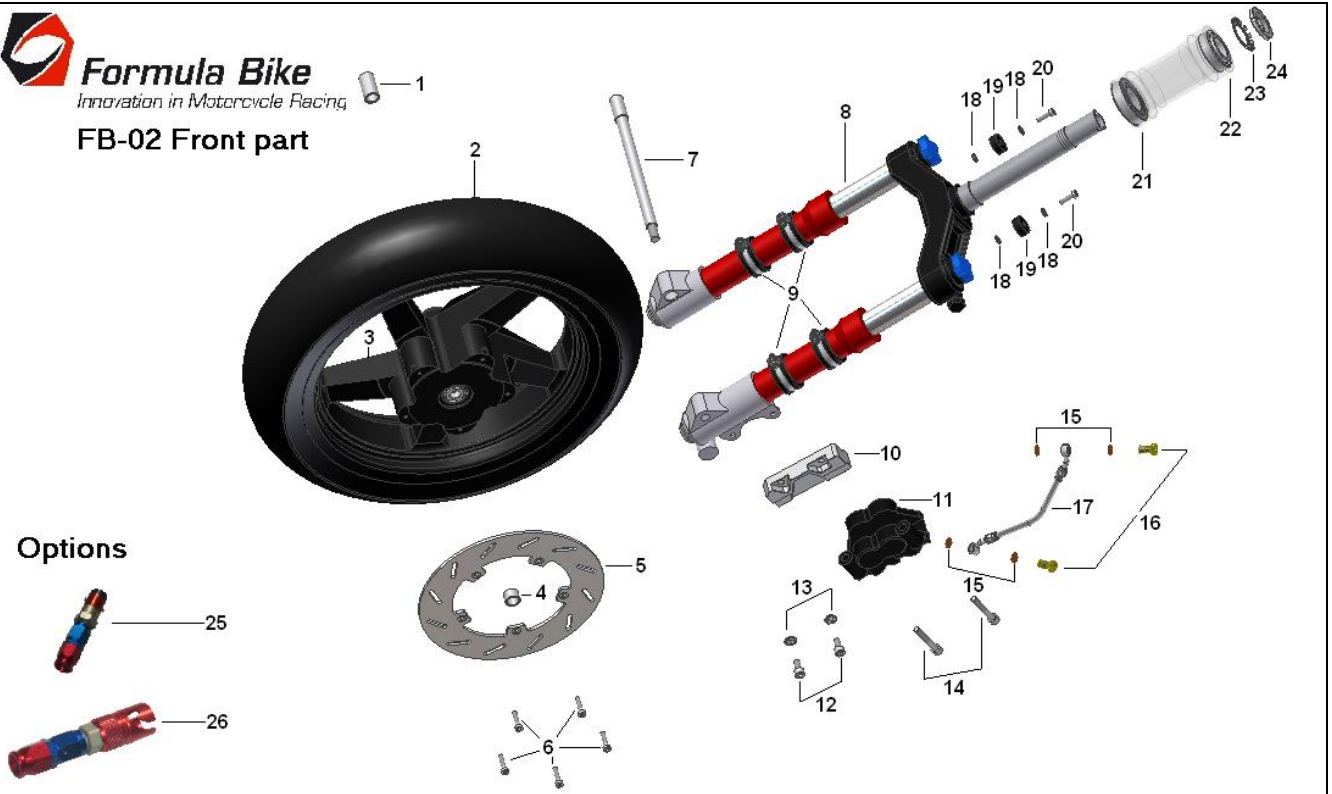

Nr.	Description	No of items required	Code	Photo
1	Collar, right for axle front wheel	1	FB 142 1 0201 1	
2	Tyre, front MICHELIN SPORT 120/70-14	1	FB 142 1 0202 1	
3	Wheel set, front GRIMECA 3.50x14 (without tyre MICHELIN SPORT)	1	FB 142 1 0203 1	
4	Collar, left for axle front wheel	1	FB 142 1 0204 1	
5/1	Disk complet, right front brake	1	FB 142 1 0205 1	

FB-02 Front part

Nr.	Description	No of items required	Code	Photo
5/2	Disk complet, right front brake (economic)	1	FB 142 1 0205 2	
6	Hexagon socket head cap screw with extremely low cap M6x16mm BN1206	5	FB 142 1 0206 1	
7	Axle, front wheel	1	FB 142 1 0207 1	
8	Front fork PAIOLI	1	FB 142 1 0208 1	
9	Clamp complet for mudguard	4	FB 142 1 0209 1	
10	Support for front brake caliper 85 mm	1	FB 142 1 0210 1	

Formula Bike
Innovation in Motorcycle Racing

FB-02 Front part

Nr.	Description	No of items required	Code	Photo
11	Radial brake caliper, front GRIMECA	1	FB 142 1 0211 1	
12	Hexagon socket head cap screw M8x30mm DIN	2	FB 142 1 0212 1	
13	Plain stamped washer M8 BN735	2	FB 142 1 0213 1	
14	Hexagon socket head cap screw inbus ripp M8x50mm BN1392	2	FB 142 1 0214 1	
15	Rondelle cuivre 13,8x10,3x1,3mm	4	FB 142 1 0215 1	
16	Oil bolt M10x1mm	2	FB 142 1 0216 1	
17	Hose, front brake	1	FB 142 1 0217 1	
18	Washer 6,4/16/0,8 BN735	4	FB 142 1 0218 1	

FB-02 Front part

Nr.	Description	No of items required	Code	Photo
19	Synthetic stopper	2	FB 142 1 0219 1	
20	Hexagon socket head cap screw with extremely low cap M6x20mm BN1206	2	FB 142 1 0220 1	
21	Bearing, head pipe down FAG 32007CZ	1	FB 142 1 0221 1	
22	Bearing, head pipe, up FAG 32006X	1	FB 142 1 0222 1	
23	Stopper steering FAG MB6	1	FB 142 1 0223 1	
24	Hexagon lock nut with notch M30x1.5mm FAG KM6	1	FB 142 1 0224 1	