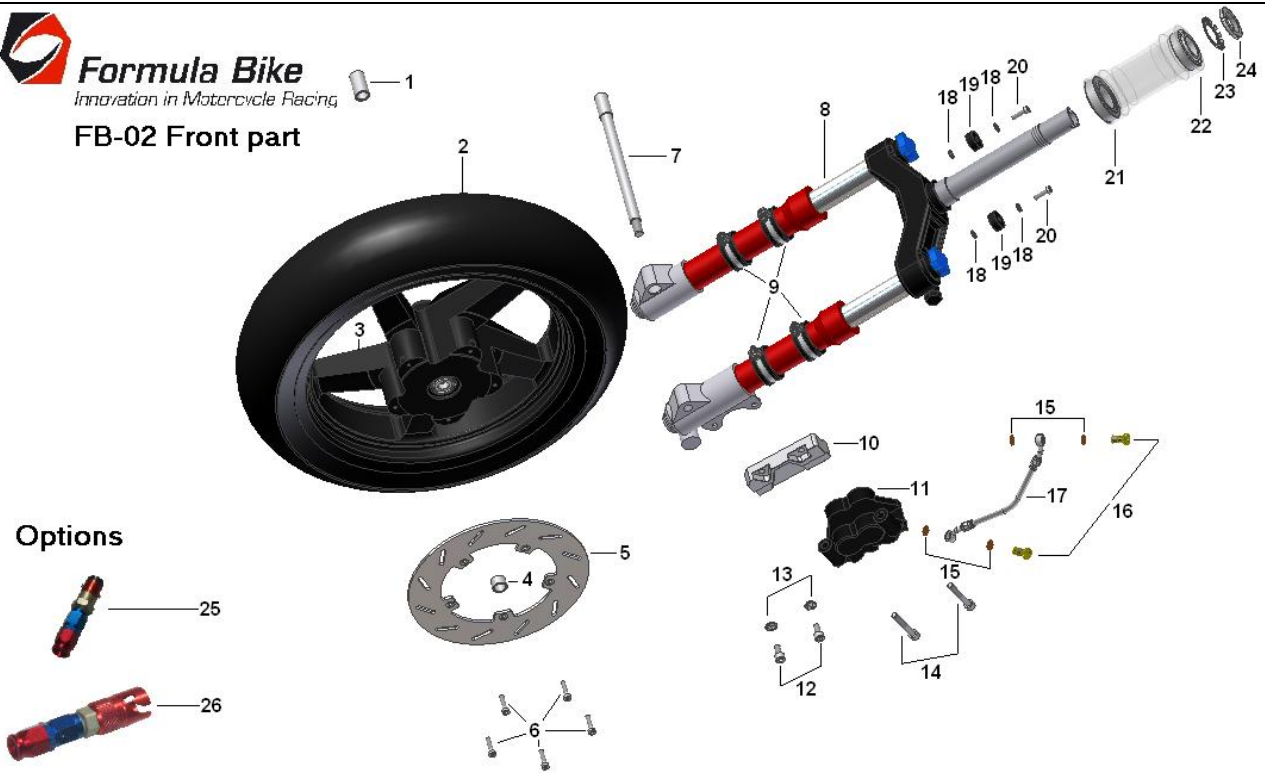

FB-02 Front part

Nr.	Description	No of items required	Code	Photo
5/2	Disk complet, right front brake (economic)	1	FB 142 1 0205 2	
6	Hexagon socket head cap screw with extremely low cap M6x16mm BN1206	5	FB 142 1 0206 1	
7	Axle, front wheel	1	FB 142 1 0207 1	
8	Front fork PAIOLI	1	FB 142 1 0208 1	
9	Clamp complet for mudguard	4	FB 142 1 0209 1	
10	Support for front brake caliper 85 mm	1	FB 142 1 0210 1	

Formula Bike
Innovation in Motorcycle Racing

FB-02 Front part

Nr.	Description	No of items required	Code	Photo
11	Radial brake caliper, front GRIMECA	1	FB 142 1 0211 1	
12	Hexagon socket head cap screw M8x30mm DIN	2	FB 142 1 0212 1	
13	Plain stamped washer M8 BN735	2	FB 142 1 0213 1	
14	Hexagon socket head cap screw inbus ripp M8x50mm BN1392	2	FB 142 1 0214 1	
15	Rondelle cuivre 13,8x10,3x1,3mm	4	FB 142 1 0215 1	
16	Oil bolt M10x1mm	2	FB 142 1 0216 1	
17	Hose, front brake	1	FB 142 1 0217 1	
18	Washer 6,4/16/0,8 BN735	4	FB 142 1 0218 1	

FB-02 Front part

Nr.	Description	No of items required	Code	Photo
19	Synthetic stopper	2	FB 142 1 0219 1	
20	Hexagon socket head cap screw with extremely low cap M6x20mm BN1206	2	FB 142 1 0220 1	
21	Bearing, head pipe down FAG 32007CZ	1	FB 142 1 0221 1	
22	Bearing, head pipe, up FAG 32006X	1	FB 142 1 0222 1	
23	Stopper steering FAG MB6	1	FB 142 1 0223 1	
24	Hexagon lock nut with notch M30x1.5mm FAG KM6	1	FB 142 1 0224 1	