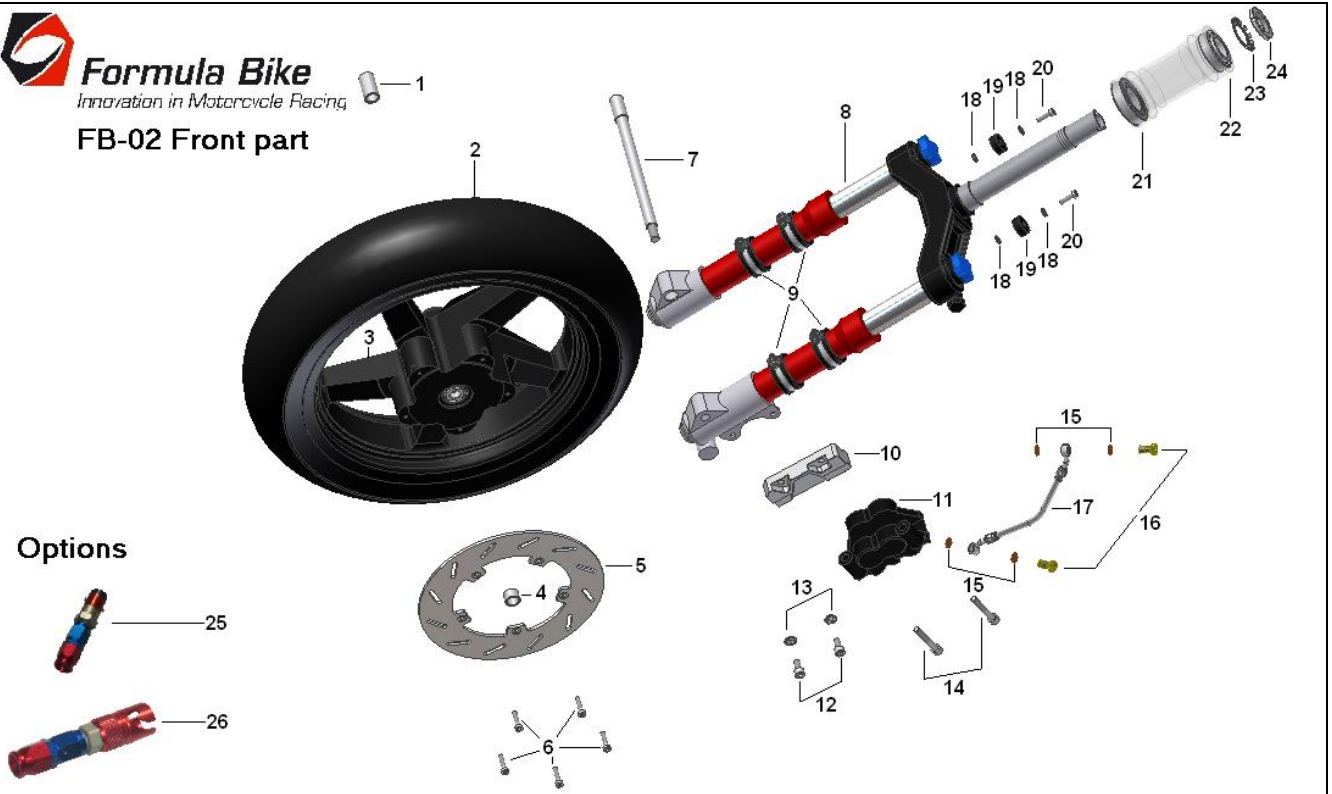

Formula Bike
Innovation in Motorcycle Racing

FB-02 Front part

Nr.	Description	No of items required	Code	Photo
1	Collar, right for axle front wheel	1	FB 142 1 0201 1	
2	Tyre, front MICHELIN SPORT 120/70-14	1	FB 142 1 0202 1	
3	Wheel set, front GRIMECA 3.50x14 (without tyre MICHELIN SPORT)	1	FB 142 1 0203 1	
4	Collar, left for axle front wheel	1	FB 142 1 0204 1	
5/1	Disk complet, right front brake	1	FB 142 1 0205 1	

FB-02 Front part

Nr.	Description	No of items required	Code	Photo
5/2	Disk complet, right front brake (economic)	1	FB 142 1 0205 2	
6	Hexagon socket head cap screw with extremely low cap M6x16mm BN1206	5	FB 142 1 0206 1	
7	Axle, front wheel	1	FB 142 1 0207 1	
8	Front fork PAIOLI	1	FB 142 1 0208 1	
9	Clamp complet for mudguard	4	FB 142 1 0209 1	
10	Support for front brake caliper 85 mm	1	FB 142 1 0210 1	

Formula Bike
Innovation in Motorcycle Racing

FB-02 Front part

Options

25

26

Nr.	Description	No of items required	Code	Photo
11	Radial brake caliper, front GRIMECA	1	FB 142 1 0211 1	
12	Hexagon socket head cap screw M8x30mm DIN	2	FB 142 1 0212 1	
13	Plain stamped washer M8 BN735	2	FB 142 1 0213 1	
14	Hexagon socket head cap screw inbus ripp M8x50mm BN1392	2	FB 142 1 0214 1	
15	Rondelle cuivre 13,8x10,3x1,3mm	4	FB 142 1 0215 1	
16	Oil bolt M10x1mm	2	FB 142 1 0216 1	
17	Hose, front brake	1	FB 142 1 0217 1	
18	Washer 6,4/16/0,8 BN735	4	FB 142 1 0218 1	

FB-02 Front part

Nr.	Description	No of items required	Code	Photo
19	Synthetic stopper	2	FB 142 1 0219 1	
20	Hexagon socket head cap screw with extremely low cap M6x20mm BN1206	2	FB 142 1 0220 1	
21	Bearing, head pipe down FAG 32007CZ	1	FB 142 1 0221 1	
22	Bearing, head pipe, up FAG 32006X	1	FB 142 1 0222 1	
23	Stopper steering FAG MB6	1	FB 142 1 0223 1	
24	Hexagon lock nut with notch M30x1.5mm FAG KM6	1	FB 142 1 0224 1	