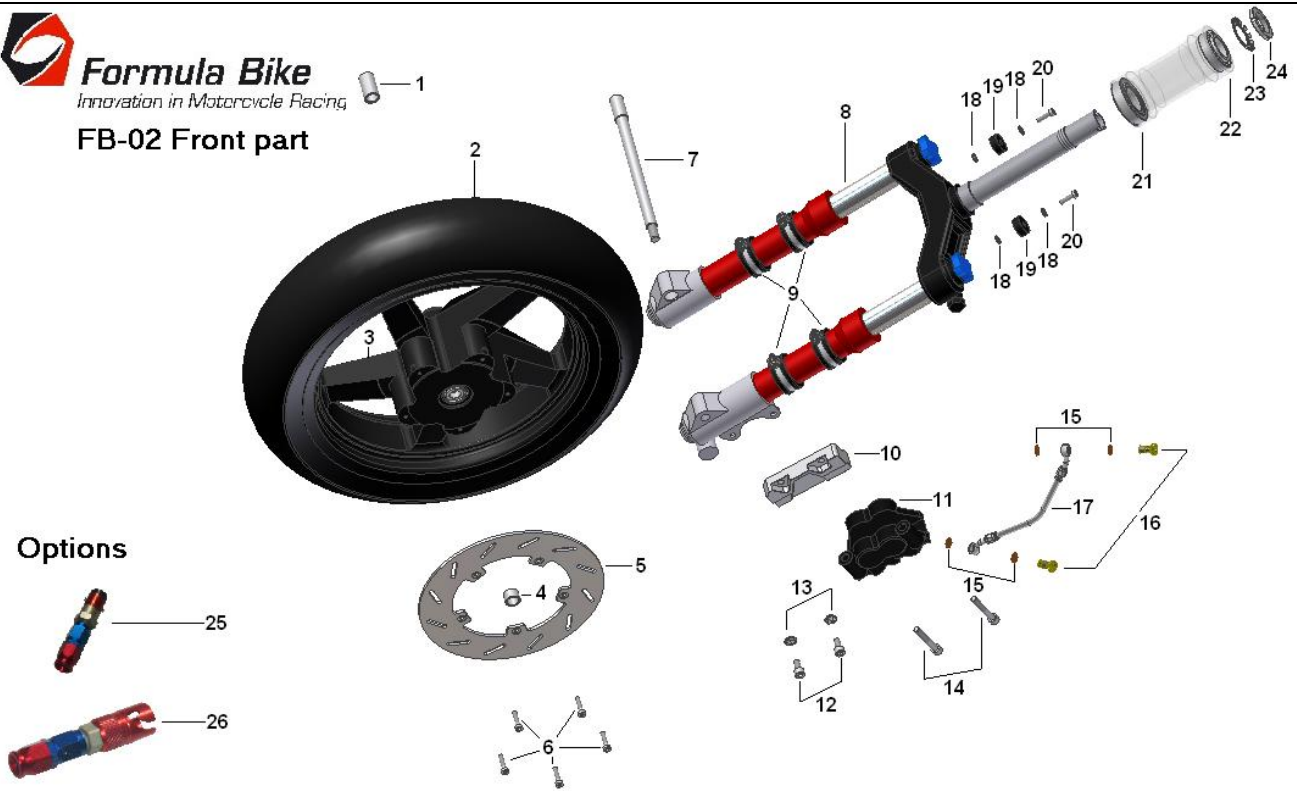

Nr.	Description	No of items required	Code	Photo
1	Collar, right for axle front wheel	1	FB 142 1 0201 1	
2	Tyre, front MICHELIN SPORT 120/70-14	1	FB 142 1 0202 1	
3	Wheel set, front GRIMECA 3.50x14 (without tyre MICHELIN SPORT)	1	FB 142 1 0203 1	
4	Collar, left for axle front wheel	1	FB 142 1 0204 1	
5/1	Disk complet, right front brake	1	FB 142 1 0205 1	

FB-02 Front part

Nr.	Description	No of items required	Code	Photo
5/2	Disk complet, right front brake (economic)	1	FB 142 1 0205 2	
6	Hexagon socket head cap screw with extremely low cap M6x16mm BN1206	5	FB 142 1 0206 1	
7	Axle, front wheel	1	FB 142 1 0207 1	
8	Front fork PAIOLI	1	FB 142 1 0208 1	
9	Clamp complet for mudguard	4	FB 142 1 0209 1	
10	Support for front brake caliper 85 mm	1	FB 142 1 0210 1	

Formula Bike
Innovation in Motorcycle Racing

FB-02 Front part

Nr.	Description	No of items required	Code	Photo
11	Radial brake caliper, front GRIMECA	1	FB 142 1 0211 1	
12	Hexagon socket head cap screw M8x30mm DIN	2	FB 142 1 0212 1	
13	Plain stamped washer M8 BN735	2	FB 142 1 0213 1	
14	Hexagon socket head cap screw inbus ripp M8x50mm BN1392	2	FB 142 1 0214 1	
15	Rondelle cuivre 13,8x10,3x1,3mm	4	FB 142 1 0215 1	
16	Oil bolt M10x1mm	2	FB 142 1 0216 1	
17	Hose, front brake	1	FB 142 1 0217 1	
18	Washer 6,4/16/0,8 BN735	4	FB 142 1 0218 1	

FB-02 Front part

Nr.	Description	No of items required	Code	Photo
19	Synthetic stopper	2	FB 142 1 0219 1	
20	Hexagon socket head cap screw with extremely low cap M6x20mm BN1206	2	FB 142 1 0220 1	
21	Bearing, head pipe down FAG 32007CZ	1	FB 142 1 0221 1	
22	Bearing, head pipe, up FAG 32006X	1	FB 142 1 0222 1	
23	Stopper steering FAG MB6	1	FB 142 1 0223 1	
24	Hexagon lock nut with notch M30x1.5mm FAG KM6	1	FB 142 1 0224 1	