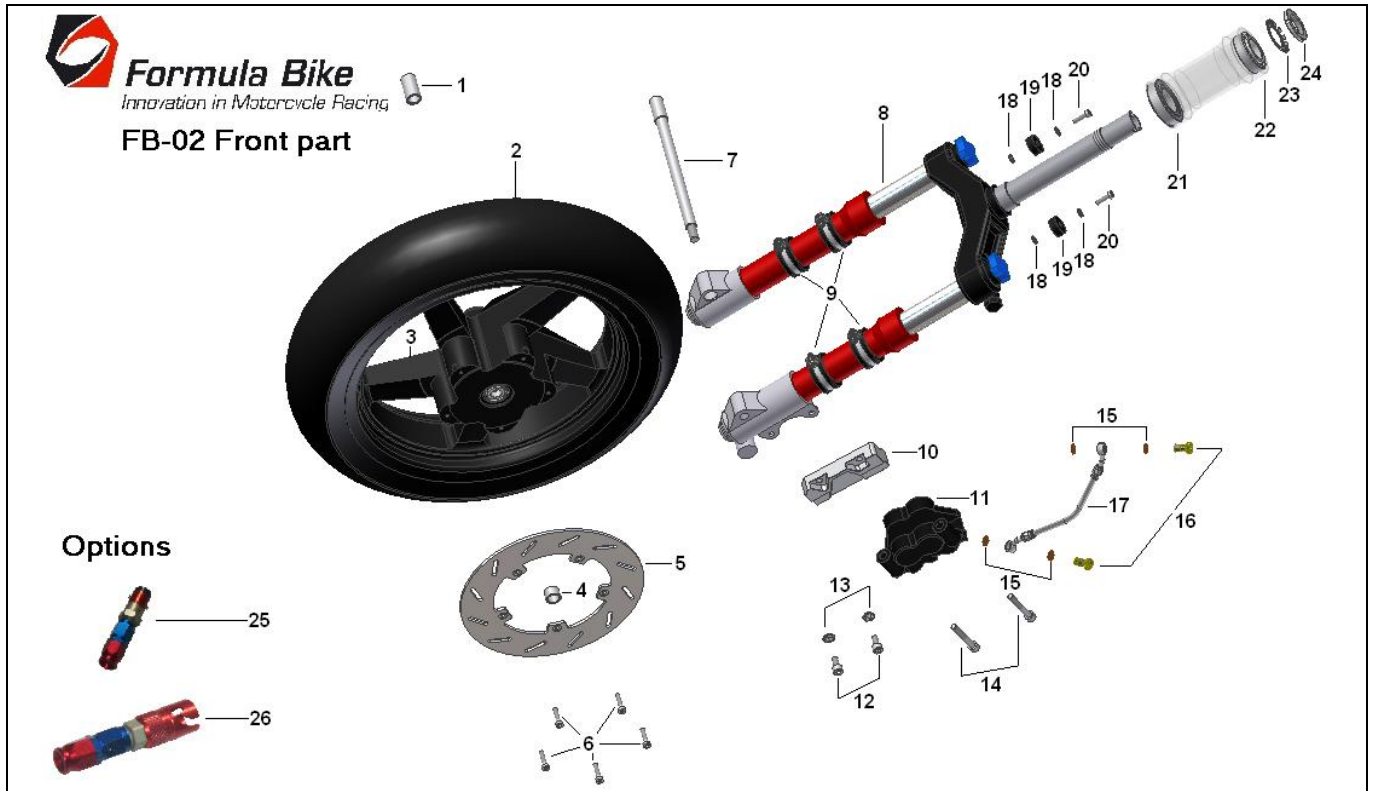

Nr.	Description	No of items required	Code	Photo
1	Collar, right for axle front wheel	1	FB 142 1 0201 1	
2	Tyre, front MICHELIN SPORT 120/70-14	1	FB 142 1 0202 1	
3	Wheel set, front GRIMECA 3.50x14 (without tyre MICHELIN SPORT)	1	FB 142 1 0203 1	
4	Collar, left for axle front wheel	1	FB 142 1 0204 1	
5/1	Disk complet, right front brake	1	FB 142 1 0205 1	

FB-02 Front part

Nr.	Description	No of items required	Code	Photo
5/2	Disk complet, right front brake (economic)	1	FB 142 1 0205 2	
6	Hexagon socket head cap screw with extremely low cap M6x16mm BN1206	5	FB 142 1 0206 1	
7	Axle, front wheel	1	FB 142 1 0207 1	
8	Front fork PAIOLI	1	FB 142 1 0208 1	
9	Clamp complet for mudguard	4	FB 142 1 0209 1	
10	Support for front brake caliper 85 mm	1	FB 142 1 0210 1	

Formula Bike
Innovation in Motorcycle Racing

FB-02 Front part

Nr.	Description	No of items required	Code	Photo
11	Radial brake caliper, front GRIMECA	1	FB 142 1 0211 1	
12	Hexagon socket head cap screw M8x30mm DIN	2	FB 142 1 0212 1	
13	Plain stamped washer M8 BN735	2	FB 142 1 0213 1	
14	Hexagon socket head cap screw inbus ripp M8x50mm BN1392	2	FB 142 1 0214 1	
15	Rondelle cuivre 13,8x10,3x1,3mm	4	FB 142 1 0215 1	
16	Oil bolt M10x1mm	2	FB 142 1 0216 1	
17	Hose, front brake	1	FB 142 1 0217 1	
18	Washer 6,4/16/0,8 BN735	4	FB 142 1 0218 1	

FB-02 Front part

Nr.	Description	No of items required	Code	Photo
19	Synthetic stopper	2	FB 142 1 0219 1	
20	Hexagon socket head cap screw with extremely low cap M6x20mm BN1206	2	FB 142 1 0220 1	
21	Bearing, head pipe down FAG 32007CZ	1	FB 142 1 0221 1	
22	Bearing, head pipe, up FAG 32006X	1	FB 142 1 0222 1	
23	Stopper steering FAG MB6	1	FB 142 1 0223 1	
24	Hexagon lock nut with notch M30x1.5mm FAG KM6	1	FB 142 1 0224 1	